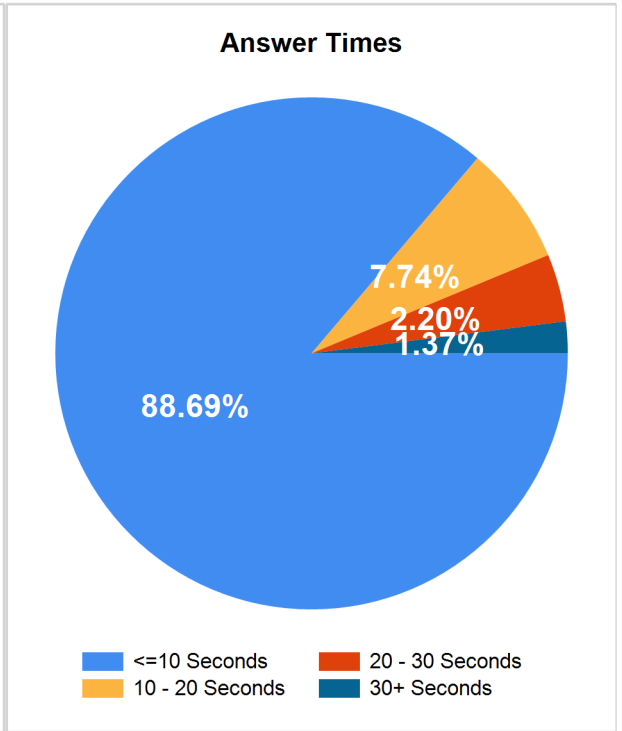

Douglas County Call Volume - February 2019

Total Volume This Month: 54,127

Communications Call Volume - February 2019