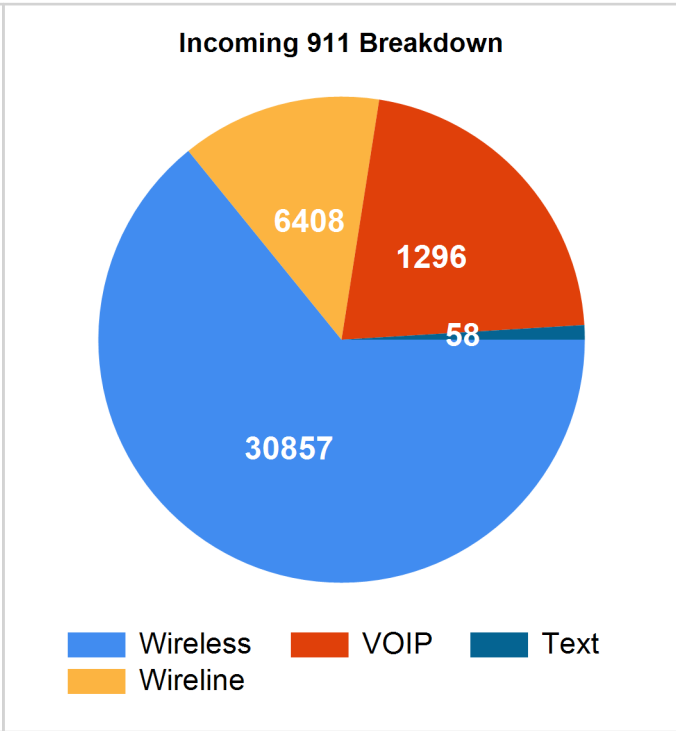

Douglas County Call Volume - February 2019

Total Volume This Month: 54,127

Communications Call Volume - February 2019