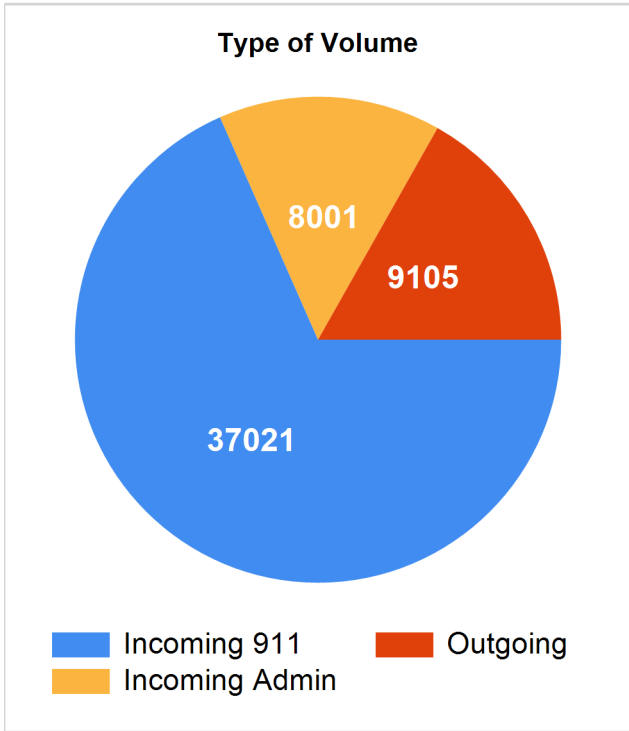

Douglas County Call Volume - February 2019

Total Volume This Month: 54,127

Communications Call Volume - February 2019