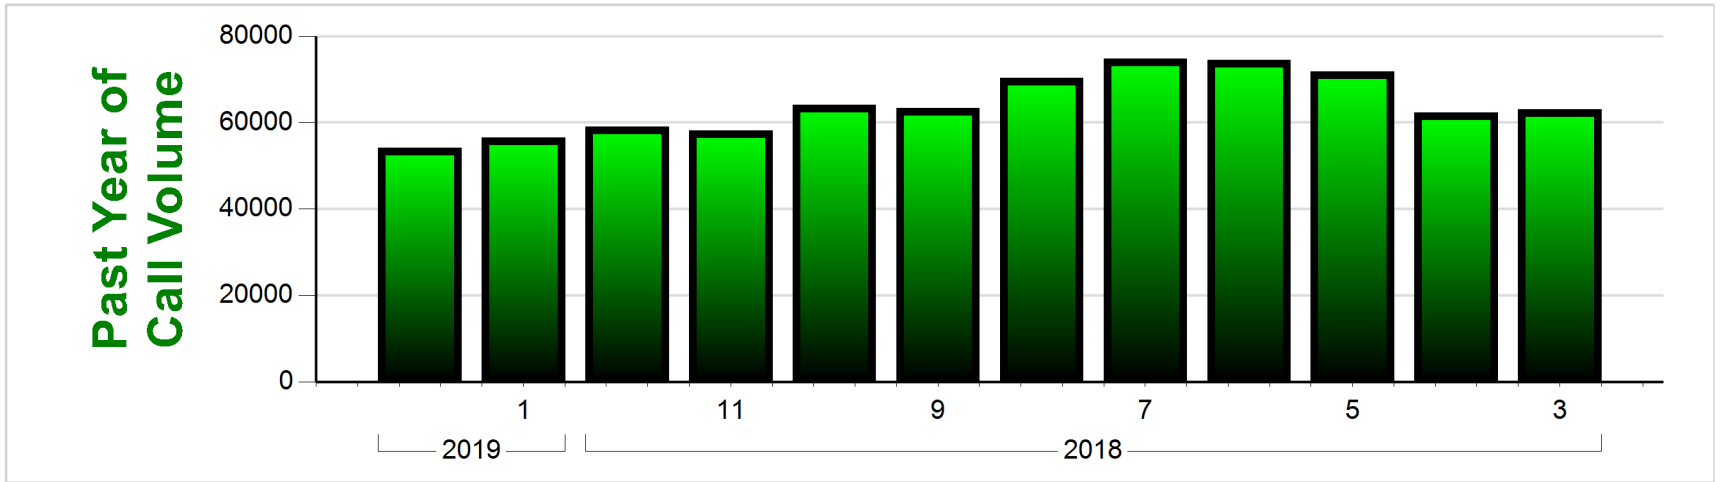

Douglas County Call Volume - February 2019

Total Volume This Month: 54,127

Communications Call Volume - February 2019