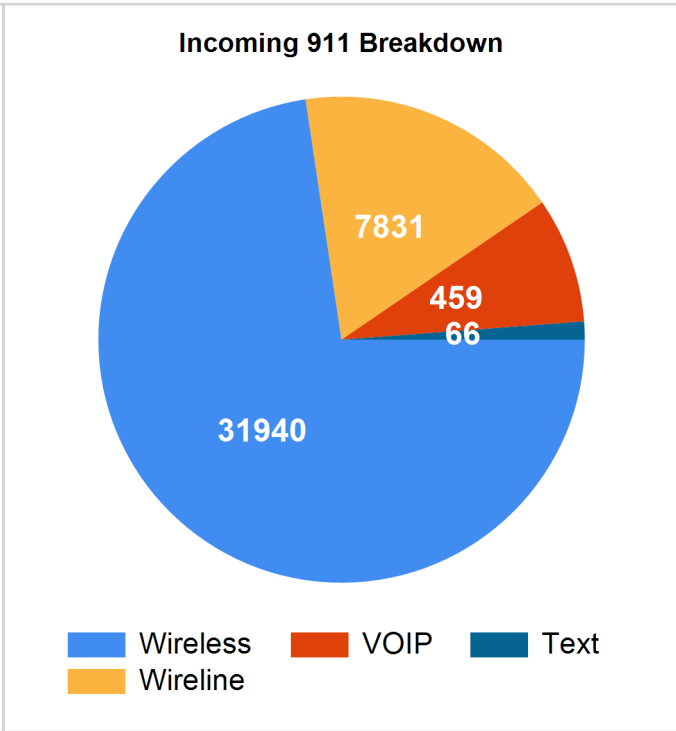

Douglas County Call Volume - January 2019

Total Volume This Month: 56,527

Communications Call Volume - January 2019