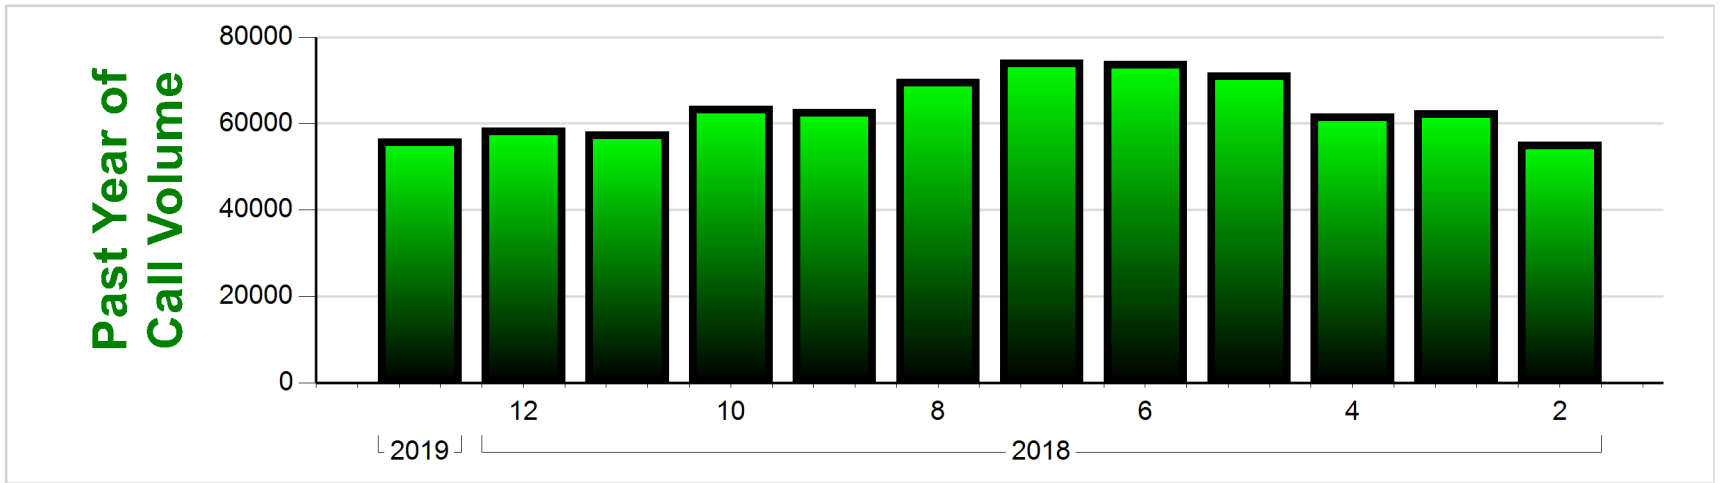

Douglas County Call Volume - January 2019

Total Volume This Month: 56,527

Communications Call Volume - January 2019