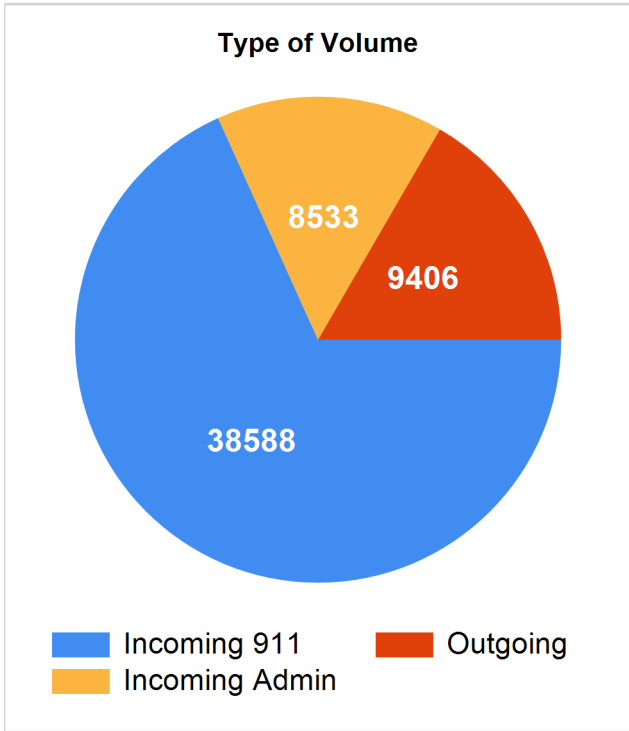

Douglas County Call Volume - January 2019

Total Volume This Month: 56,527

Communications Call Volume - January 2019