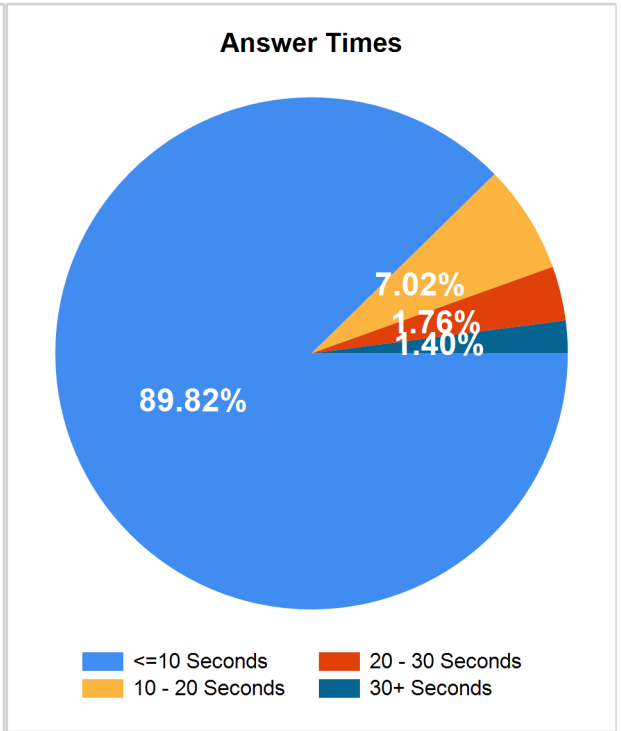

Douglas County Call Volume - January 2019

Total Volume This Month: 56,527

Communications Call Volume - January 2019