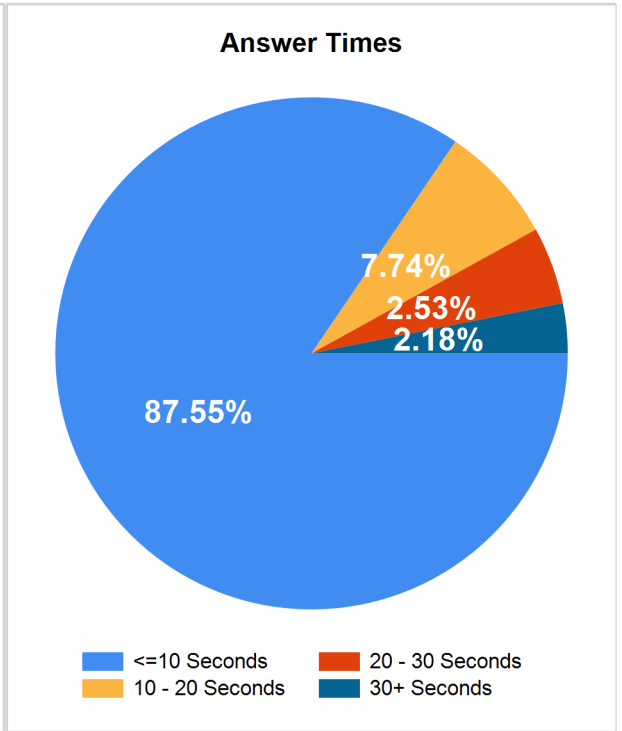

Douglas County Call Volume - December 2018

Total Volume This Month: 59,071

Communications Call Volume - December 2018