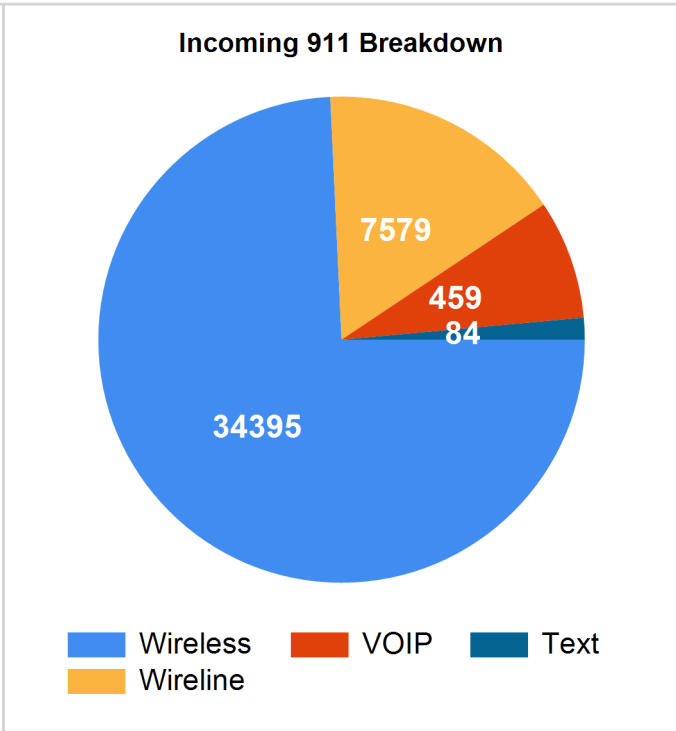

Douglas County Call Volume - December 2018

Total Volume This Month: 59,071

Communications Call Volume - December 2018