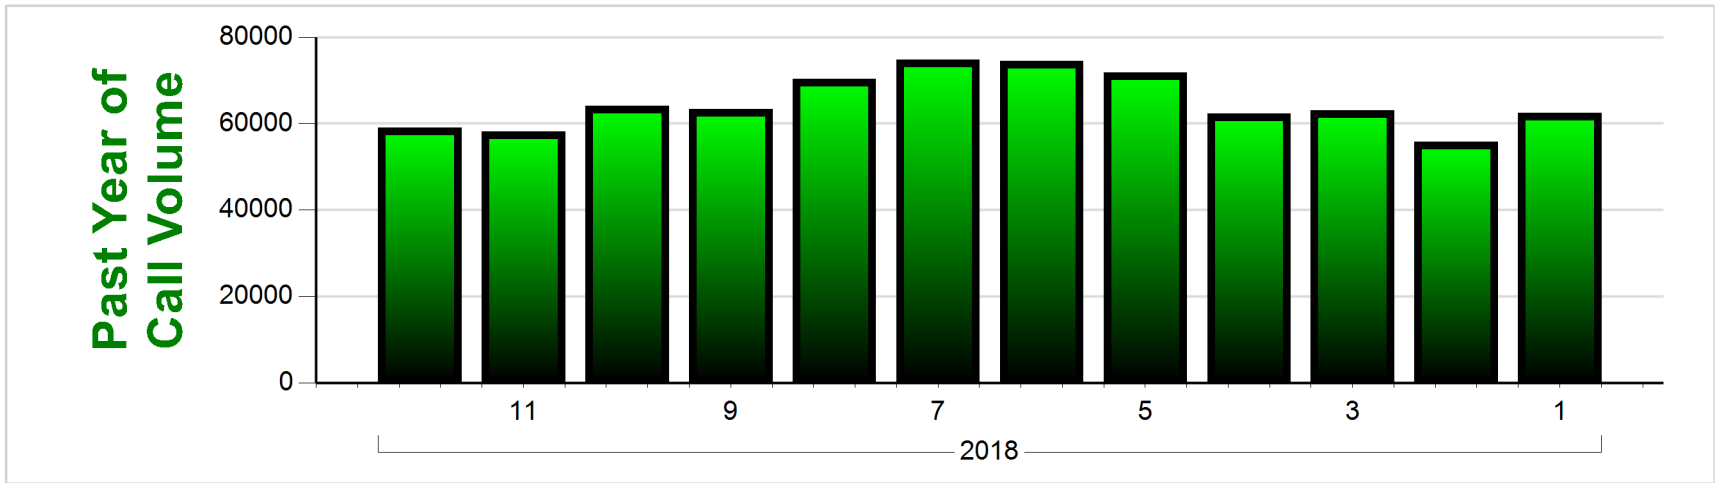

Douglas County Call Volume - December 2018

Total Volume This Month: 59,071

Communications Call Volume - December 2018