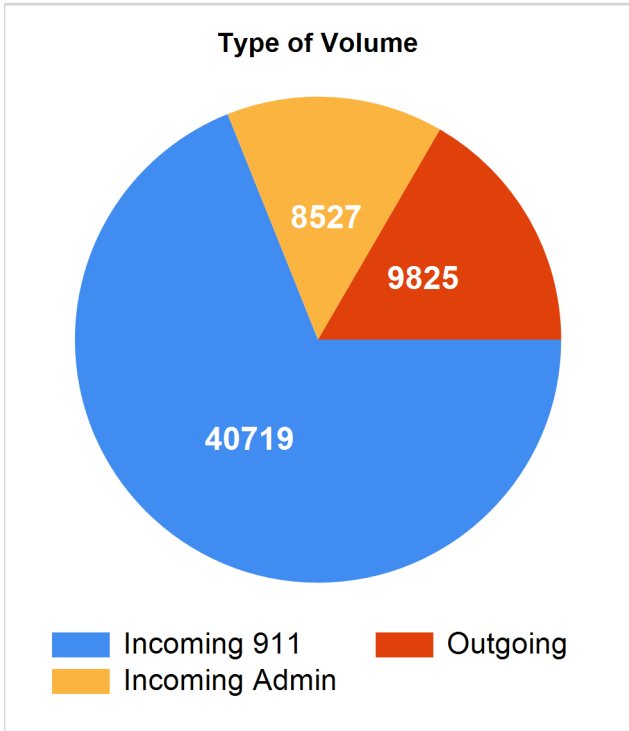

Douglas County Call Volume - December 2018

Total Volume This Month: 59,071

Communications Call Volume - December 2018