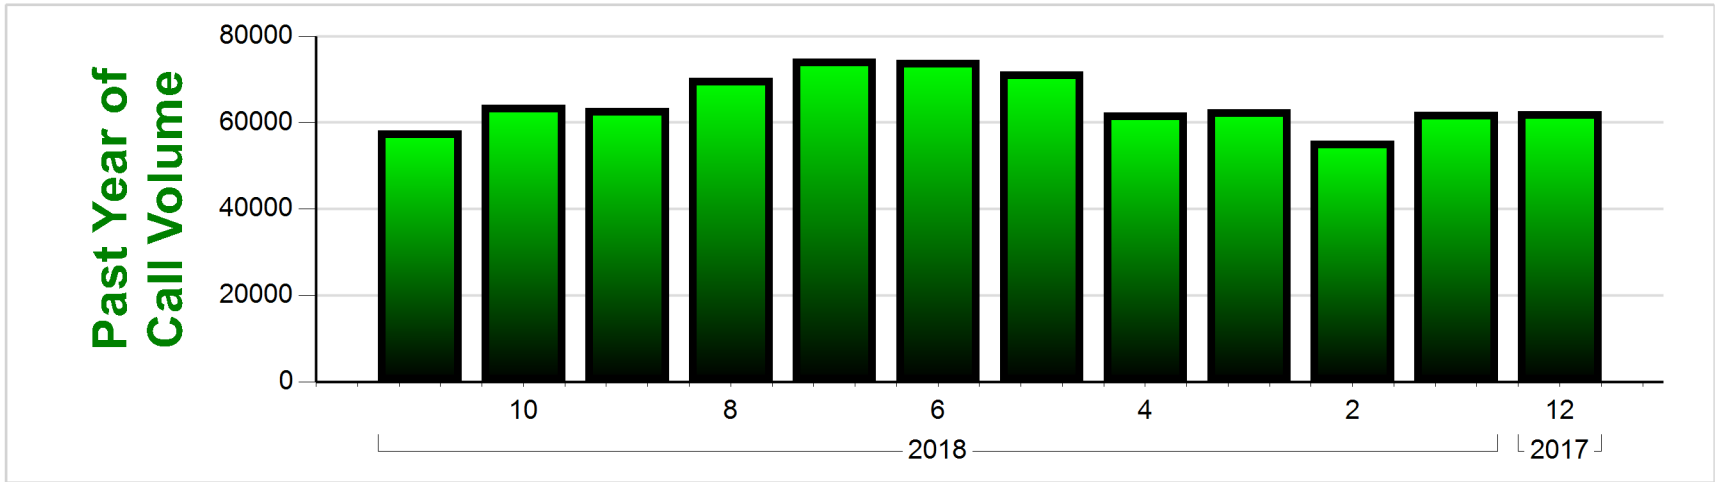

Douglas County Call Volume - November 2018

Total Volume This Month: 58,110