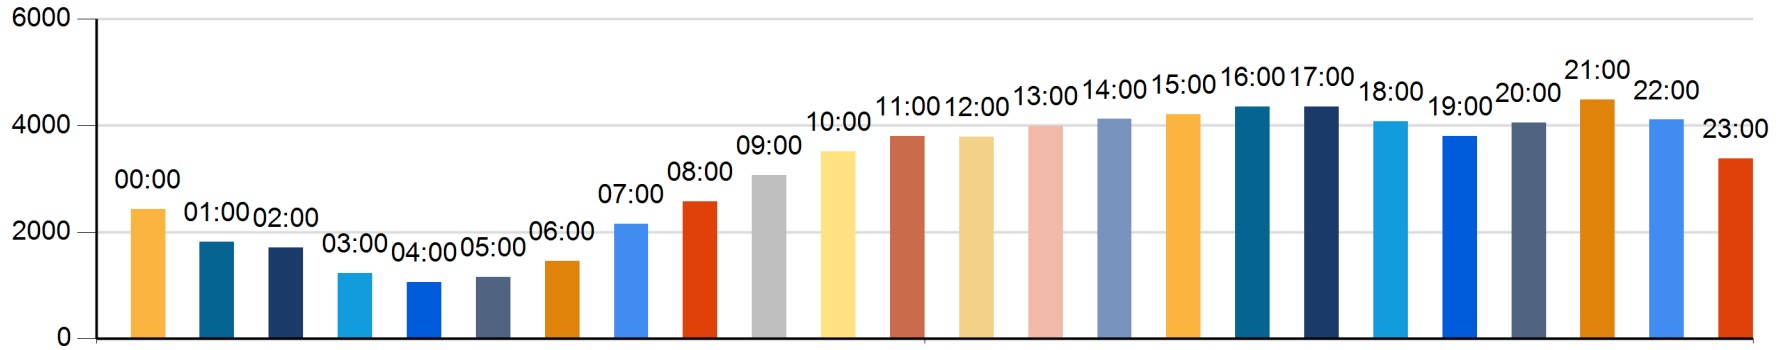

Communications Call Volume - July 2018

Hour of the Day