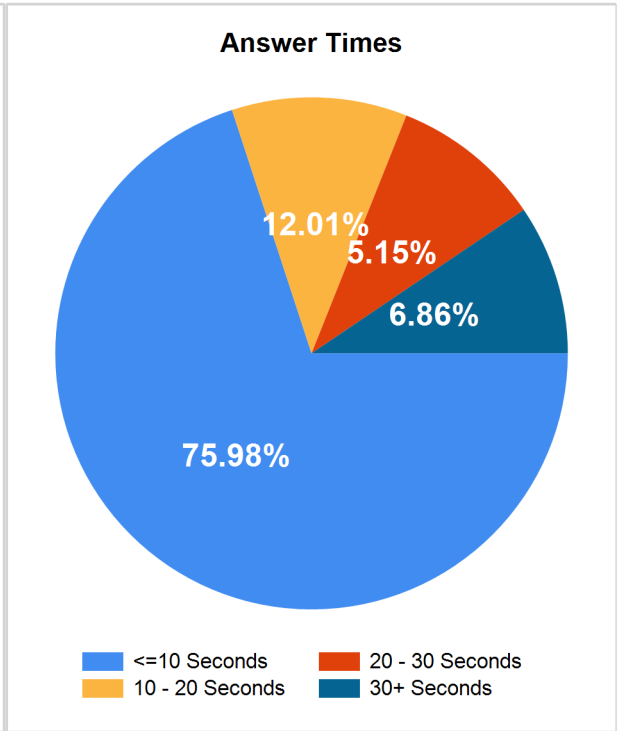

# Douglas County Call Volume - July 2018

**Total Volume This Month: 74,699**

# Communications Call Volume - July 2018