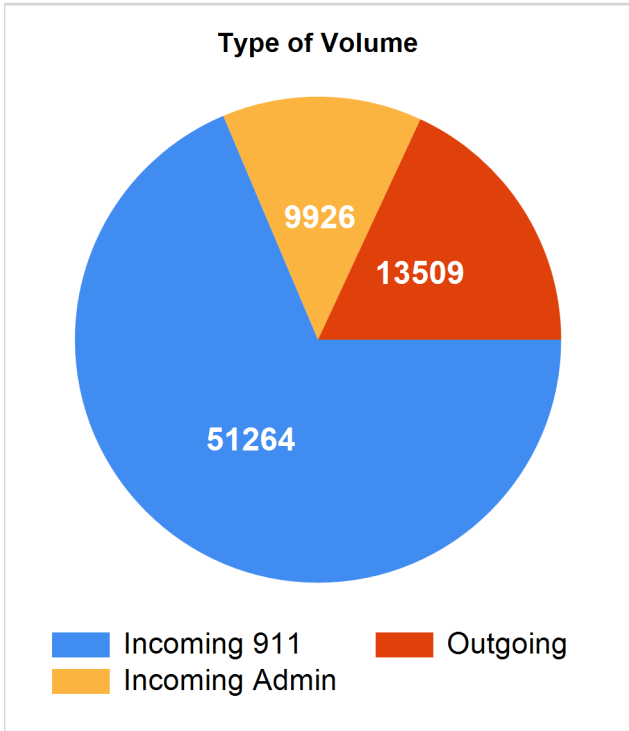

# Douglas County Call Volume - July 2018

**Total Volume This Month: 74,699**

# Communications Call Volume - July 2018