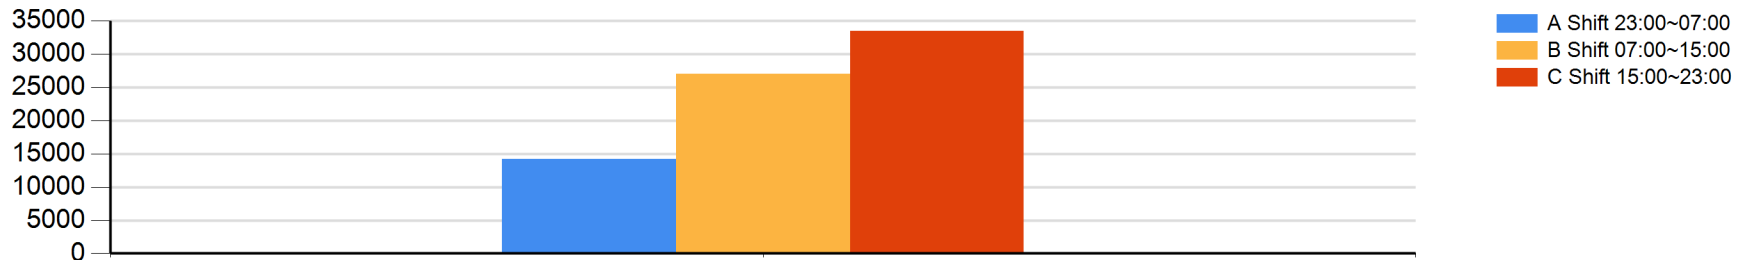

Communications Call Volume - July 2018

Shifts