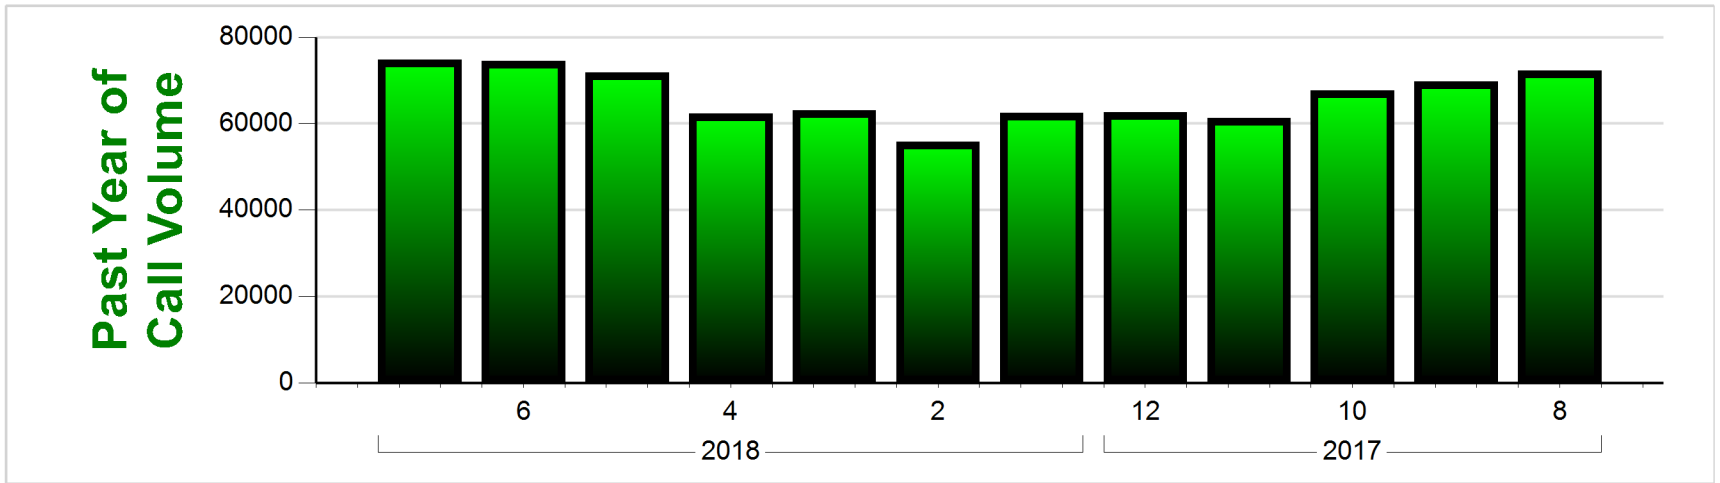

# Douglas County Call Volume - July 2018

**Total Volume This Month: 74,699**

# Communications Call Volume - July 2018