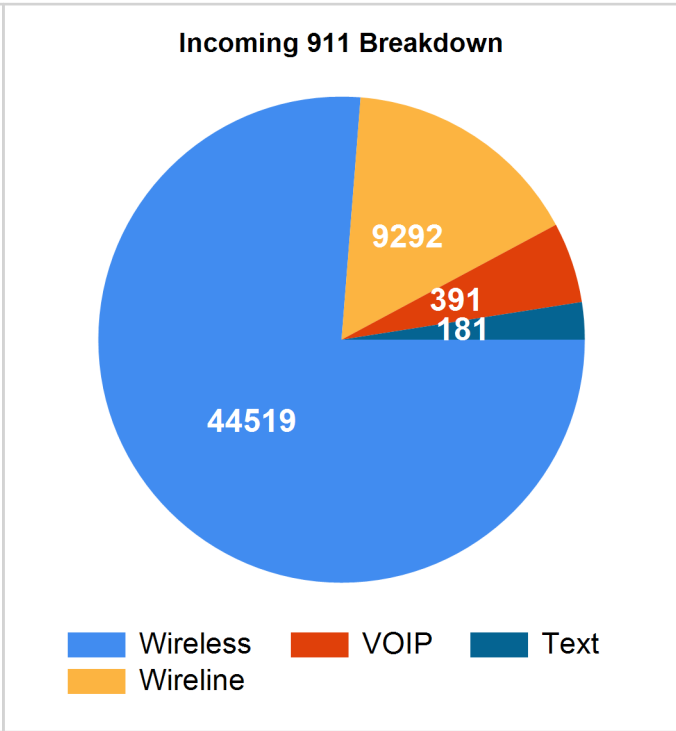

# Douglas County Call Volume - July 2018

**Total Volume This Month: 74,699**

# Communications Call Volume - July 2018