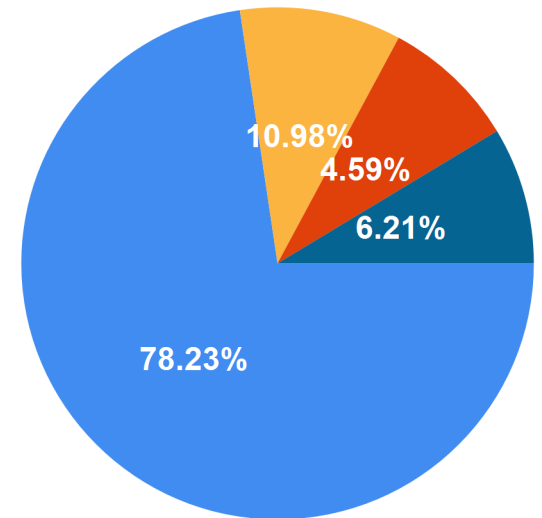

Douglas County Call Volume - June 2018

Total Volume This Month: 74,535

Type of Volume

■ Incoming 911 ■ Outgoing
■ Incoming Admin

Incoming 911 Breakdown

■ Wireless ■ VOIP ■ Text
■ Wireline

Answer Times

■ <=10 Seconds ■ 20 - 30 Seconds
■ 10 - 20 Seconds ■ 30+ Seconds