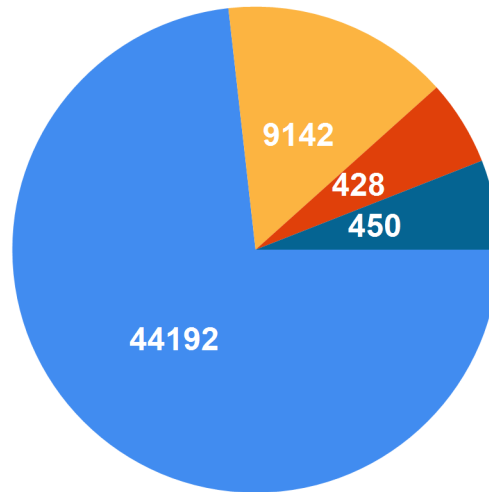

Douglas County Call Volume - June 2018

Total Volume This Month: 74,535

Type of Volume

■ Incoming 911 ■ Outgoing
■ Incoming Admin

Incoming 911 Breakdown

■ Wireless ■ VOIP ■ Text
■ Wireline

Answer Times

■ <=10 Seconds ■ 20 - 30 Seconds
■ 10 - 20 Seconds ■ 30+ Seconds

Communications Call Volume - June 2018