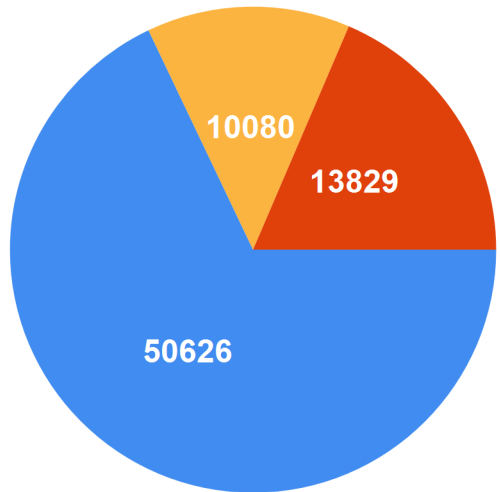

Douglas County Call Volume - June 2018

Total Volume This Month: 74,535

Type of Volume

■ Incoming 911 ■ Outgoing
■ Incoming Admin

Incoming 911 Breakdown

■ Wireless ■ VOIP ■ Text
■ Wireline

Answer Times

■ <=10 Seconds ■ 20 - 30 Seconds
■ 10 - 20 Seconds ■ 30+ Seconds

Communications Call Volume - June 2018