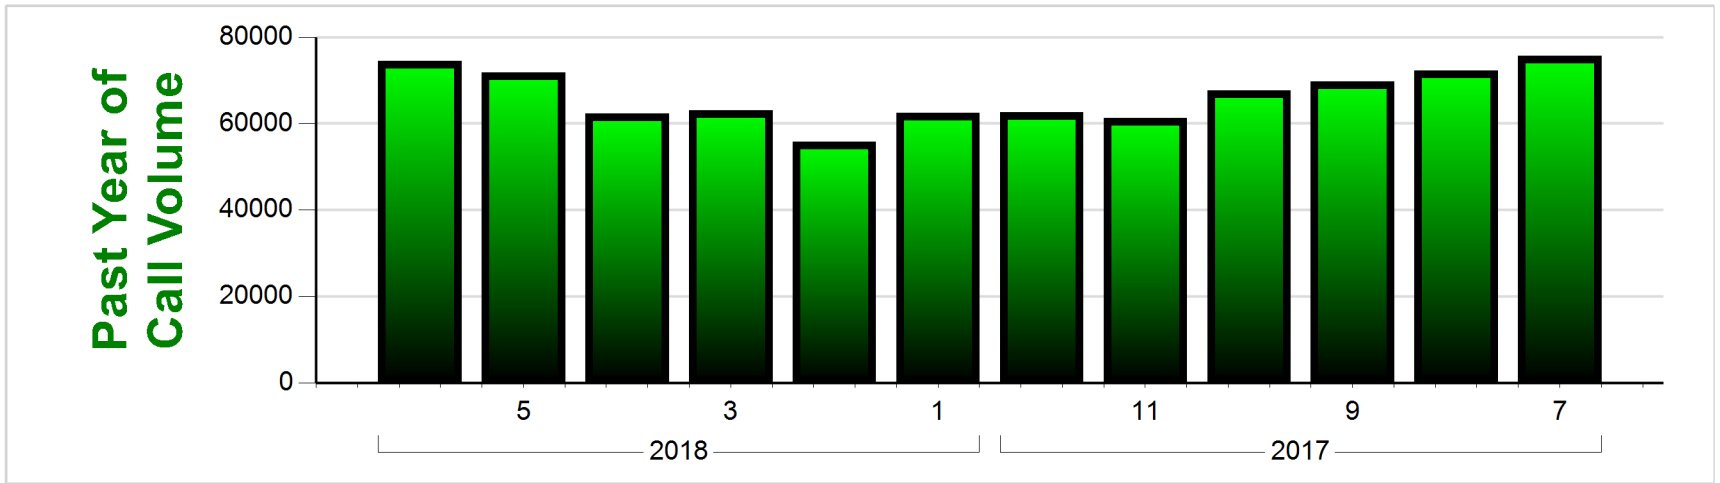

Douglas County Call Volume - June 2018

Total Volume This Month: 74,535

Type of Volume

■ Incoming 911 ■ Outgoing
■ Incoming Admin

Incoming 911 Breakdown

■ Wireless ■ VOIP ■ Text
■ Wireline

Answer Times

■ <=10 Seconds ■ 20 - 30 Seconds
■ 10 - 20 Seconds ■ 30+ Seconds

Communications Call Volume - June 2018