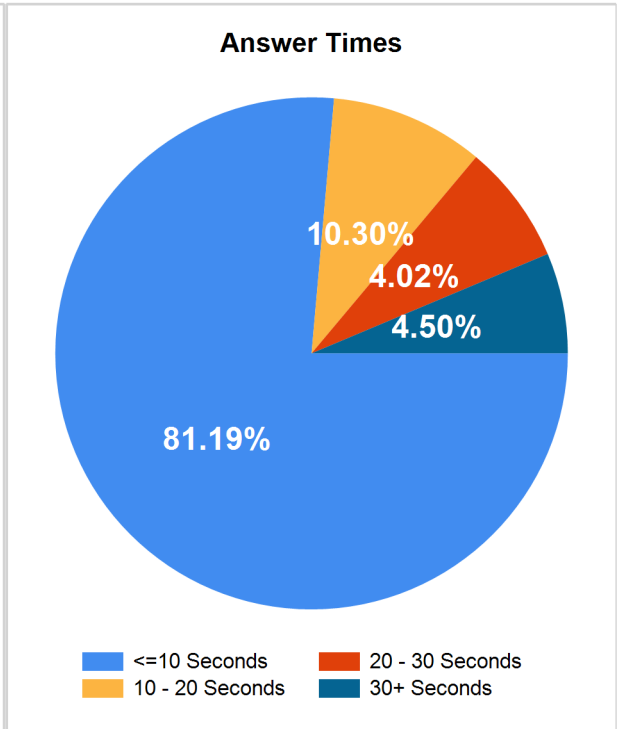

Douglas County Call Volume - May 2018

Total Volume This Month: 71,754

Communications Call Volume - May 2018

Hour of the Day

Shifts

Days of the Week