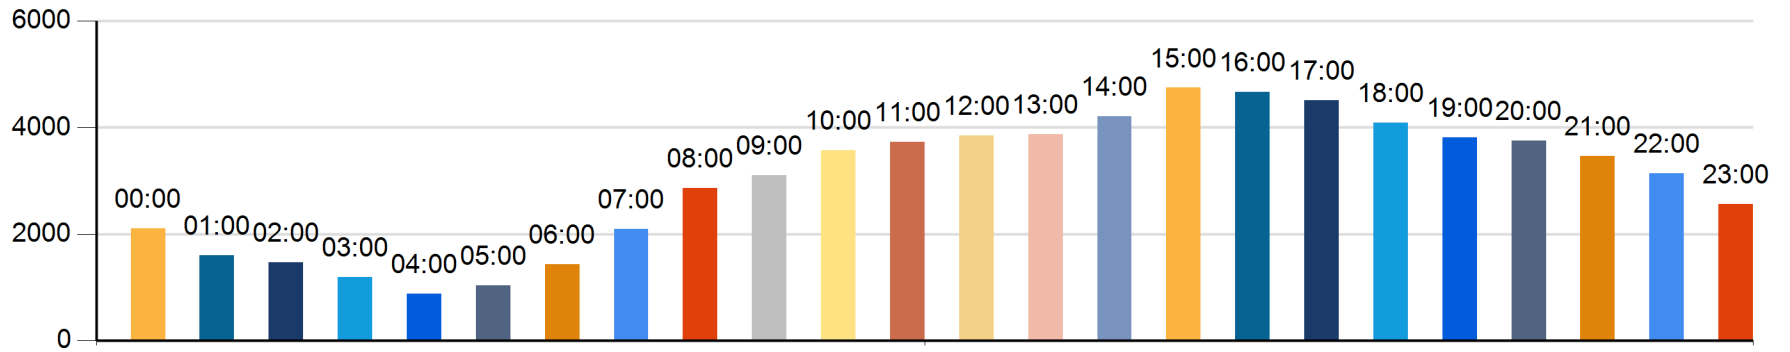

Douglas County Call Volume - May 2018

Total Volume This Month: 71,754

Communications Call Volume - May 2018

Hour of the Day

Shifts

Days of the Week