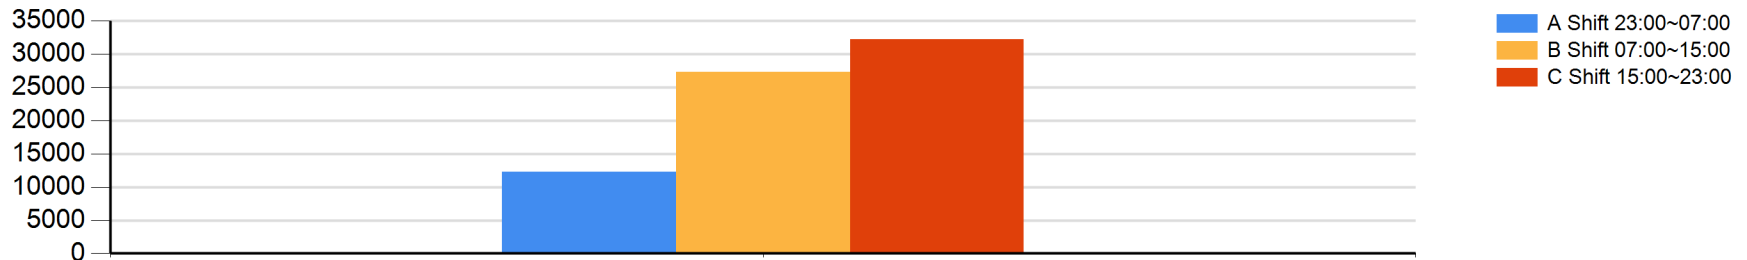

Douglas County Call Volume - May 2018

Total Volume This Month: 71,754

Communications Call Volume - May 2018

Hour of the Day

Shifts

Days of the Week