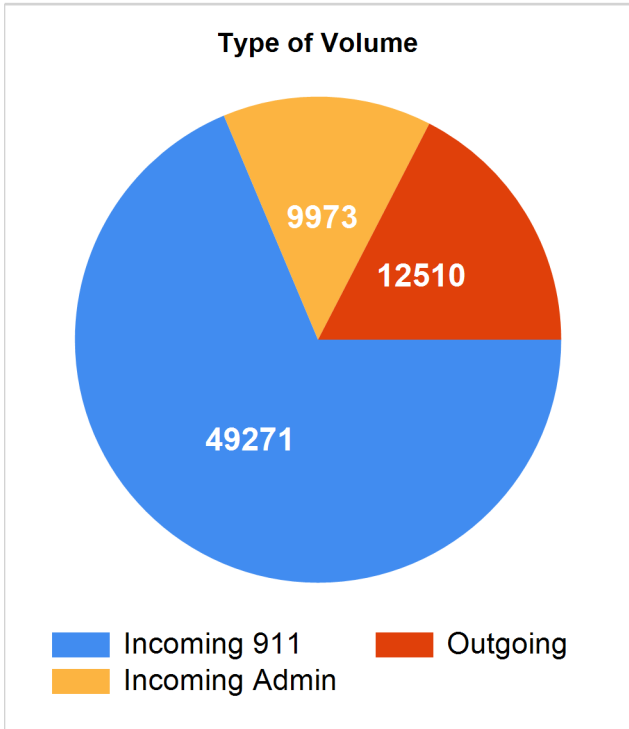

Douglas County Call Volume - May 2018

Total Volume This Month: 71,754

Communications Call Volume - May 2018

Hour of the Day

Shifts

Days of the Week