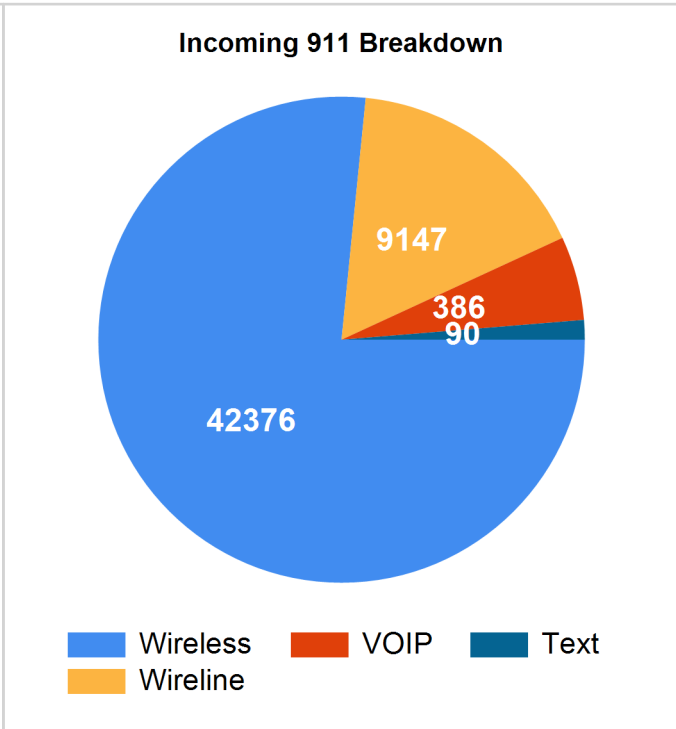

Douglas County Call Volume - May 2018

Total Volume This Month: 71,754

Communications Call Volume - May 2018

Hour of the Day

Shifts

Days of the Week