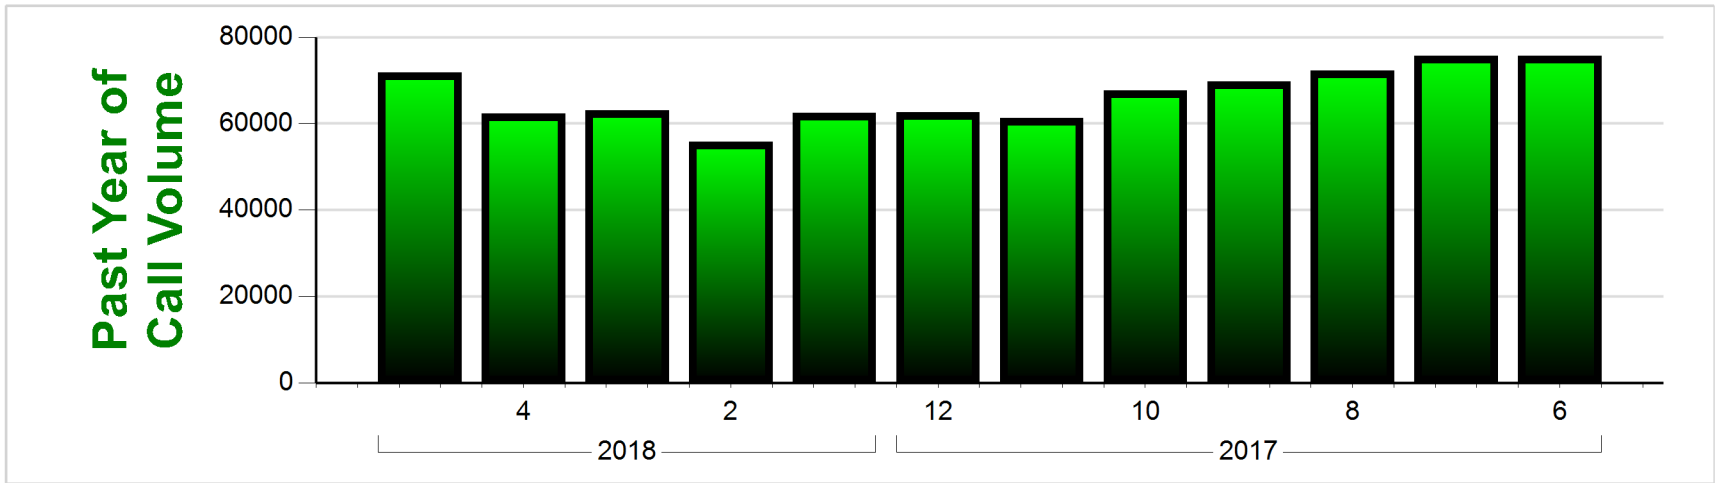

Douglas County Call Volume - May 2018

Total Volume This Month: 71,754

Communications Call Volume - May 2018

Hour of the Day

Shifts

Days of the Week