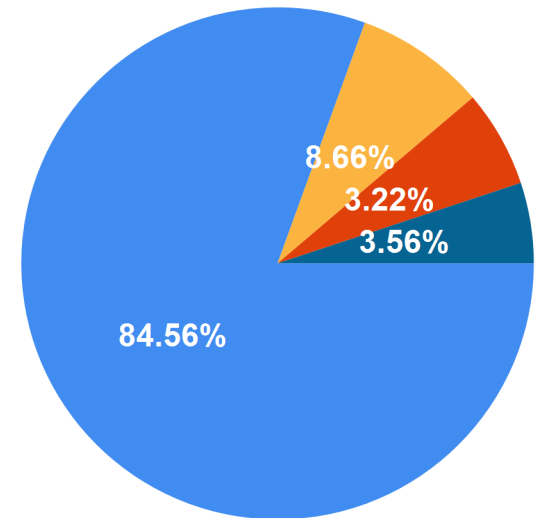

Douglas County Call Volume - April 2018

Total Volume This Month: 62,246

Type of Volume

■ Incoming 911 ■ Outgoing
■ Incoming Admin

Incoming 911 Breakdown

■ Wireless ■ Wireline ■ VOIP ■ Text

Answer Times

■ <=10 Seconds ■ 10 - 20 Seconds
■ 20 - 30 Seconds ■ 30+ Seconds

Communications Call Volume - April 2018