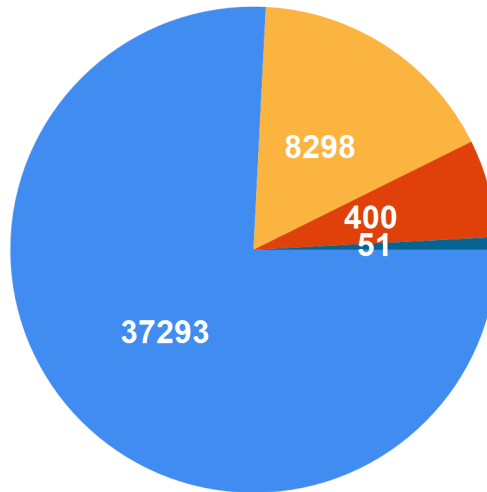

Douglas County Call Volume - April 2018

Total Volume This Month: 62,246

Type of Volume

■ Incoming 911 ■ Outgoing
■ Incoming Admin

Incoming 911 Breakdown

■ Wireless ■ Wireline ■ VOIP ■ Text

Answer Times

■ <=10 Seconds ■ 10 - 20 Seconds
■ 20 - 30 Seconds ■ 30+ Seconds