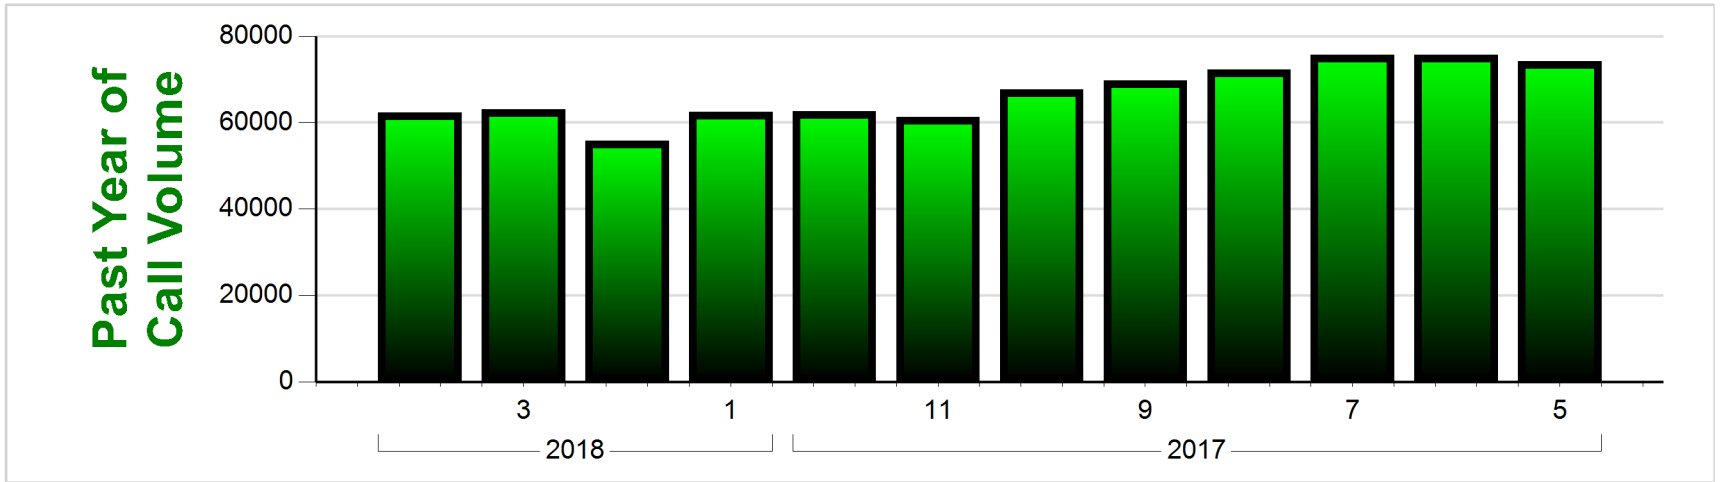

Douglas County Call Volume - April 2018

Total Volume This Month: 62,246

Type of Volume

■ Incoming 911 ■ Outgoing
■ Incoming Admin

Incoming 911 Breakdown

■ Wireless ■ Wireline ■ VOIP ■ Text

Answer Times

■ <=10 Seconds ■ 10 - 20 Seconds
■ 20 - 30 Seconds ■ 30+ Seconds

Communications Call Volume - April 2018