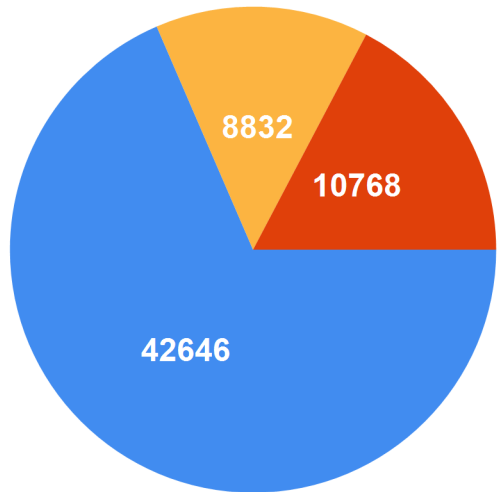

Douglas County Call Volume - April 2018

Total Volume This Month: 62,246

Type of Volume

■ Incoming 911 ■ Outgoing
■ Incoming Admin

Incoming 911 Breakdown

■ Wireless ■ Wireline ■ VOIP ■ Text

Answer Times

■ <=10 Seconds ■ 10 - 20 Seconds
■ 20 - 30 Seconds ■ 30+ Seconds